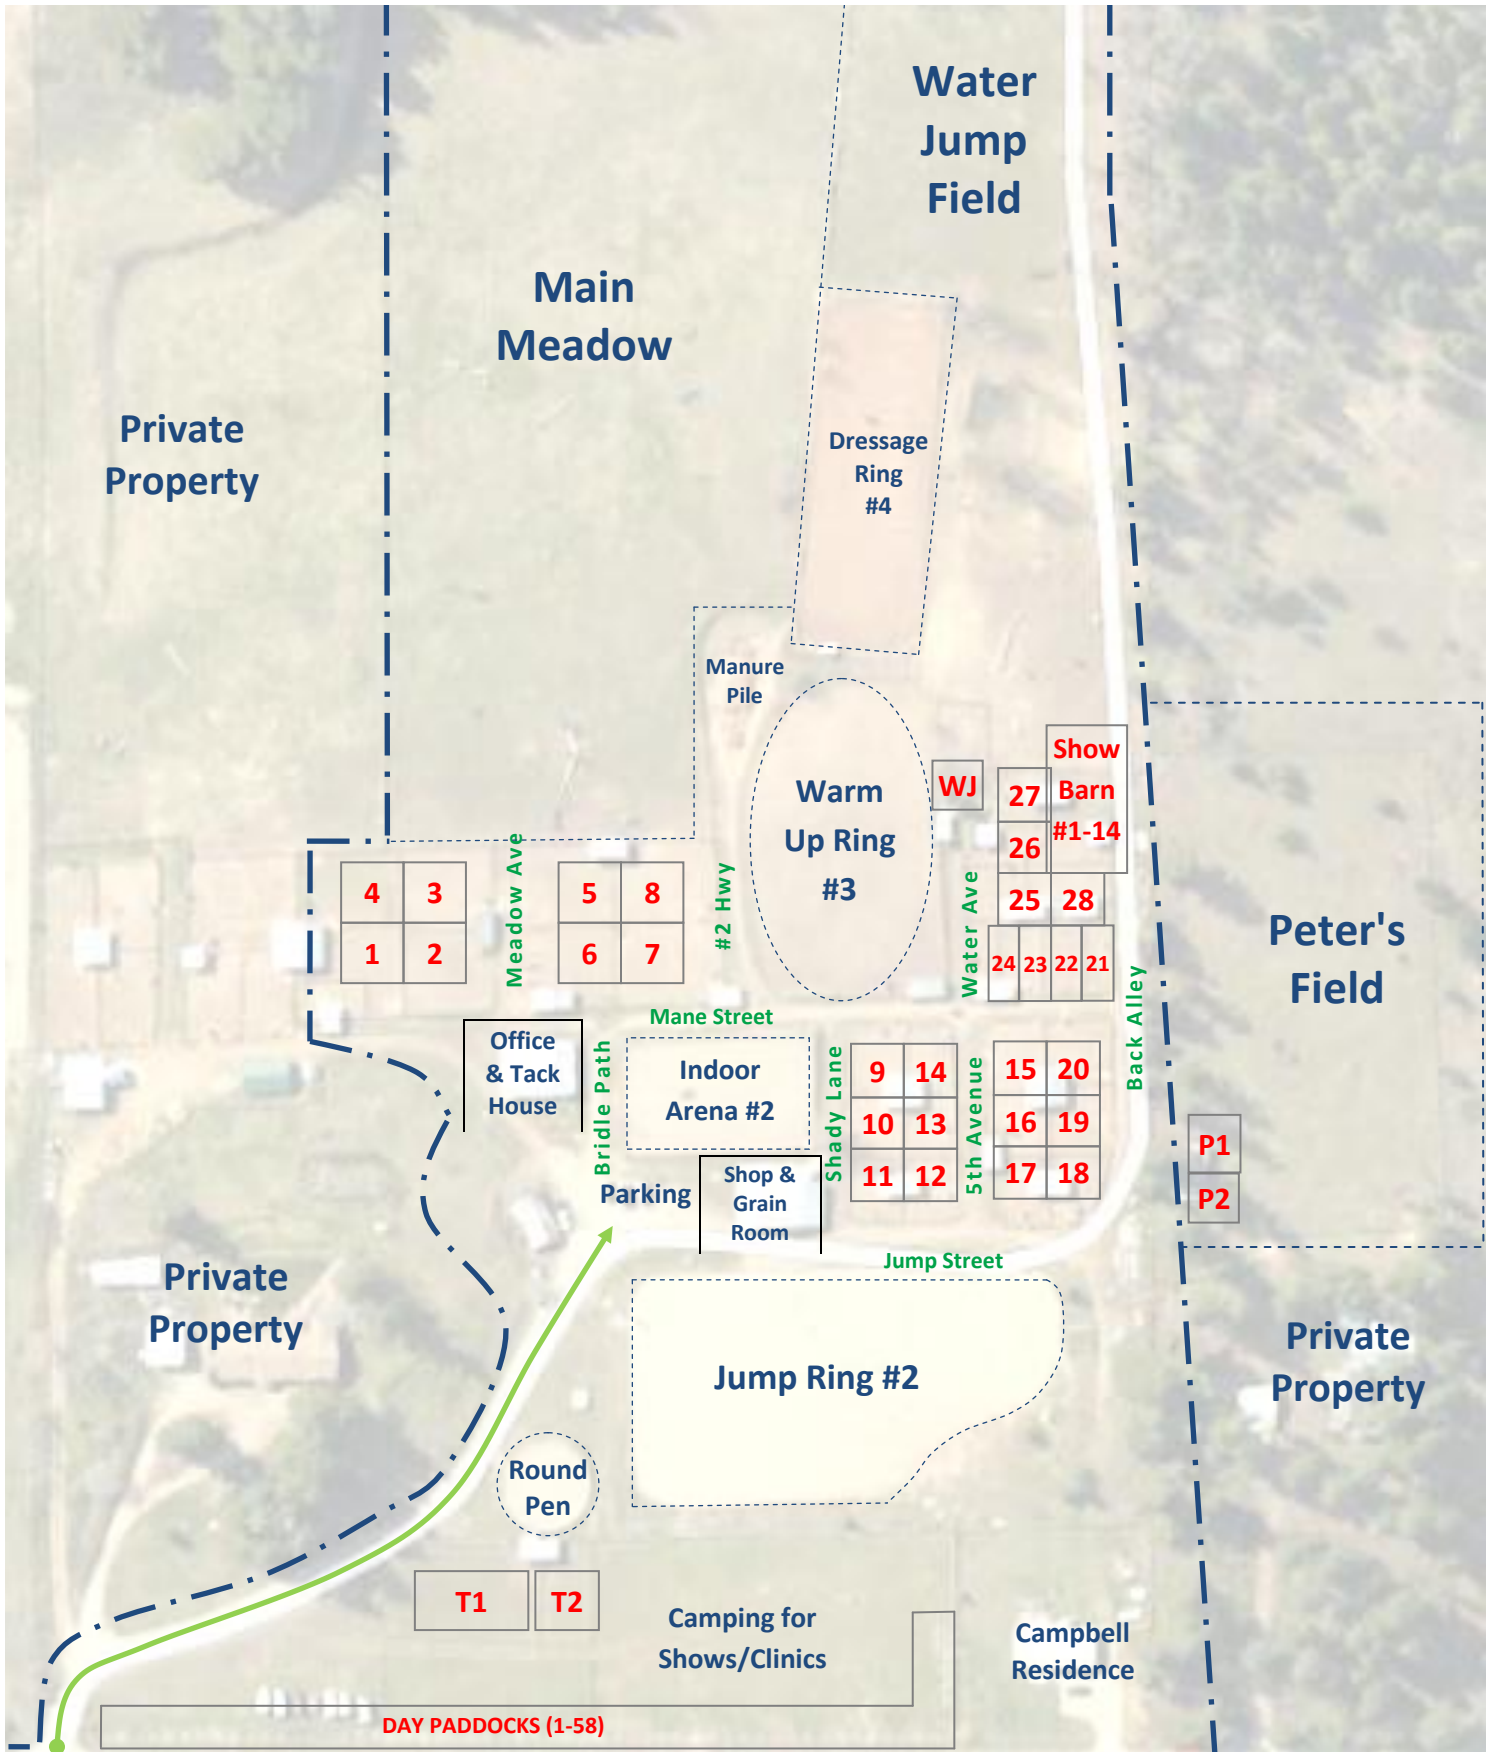

TOPLINE STABLES & SHOW PARK

SITE MAP

60 St SE, Salmon Arm BC